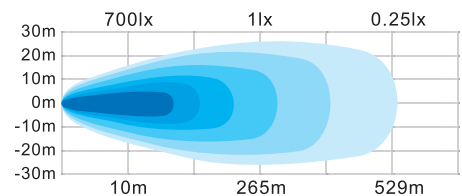

Features:

- High intensity LED
- Beam Pattern: Driving
- Lens Material: PC
- Housing Material: Die-cast aluminum casting
- Stainless steel bracket
- Measured lumen: 1080 lm
- Multivolt 10-30V DC
- Wattage: 20W
- SAE and ECE approved

Dimensions:

- 7.0" W x 7.0" H x 4.2" D (178 x 178 x 106mm)

Mounting:

- Upright

Application:

- On-road use

Part number: 1F7 357 200-001