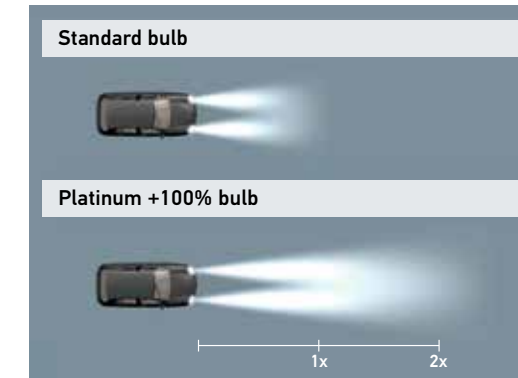

WHITE LIGHT
4400K STYLISH
4400K | White Light • High colour temperature of 4400 Kelvin of white light

WHITE LIGHT
4400K STYLISH RALLY
4400K Rally | White Light • High colour temperature of 4400 Kelvin of white light
• Ideal for off-highway

WHITE LIGHT
5000K STYLISH
5000K | White Light • High colour temperature of 5000 Kelvin of white light

WHITE LIGHT
5000K STYLISH RALLY
5000K Rally | White Light • High colour temperature of 5000 Kelvin of white light
• Ideal for off-highway

Platinum Performance Bulbs

HELLA Platinum bulbs offer 100% more light in comparison to a standard bulb for optimal light performance on the road.

- High level of brightness*
- High performance power filament
- Wider field and longer range of clearer vision
- Allows faster reaction time for safety driving
- Easy installation, plug and play
- No additional wiring or relay needed
- E1 mark certification
- Directly interchangeable with OE bulbs
- Available bulb types: H1, H3, H4, H7, H11, HB3, HB4